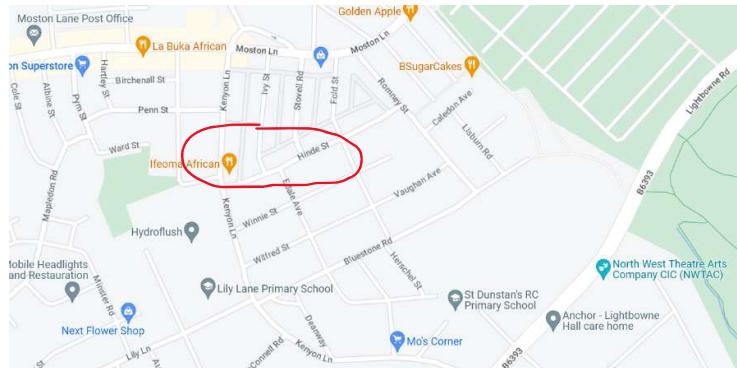

Or

St Luke's C of E Church

Moston, M40 5HS

Pickup **1:30 on Tuesdays**

Step 1: text 07860 063304 with your full name, postcode and the name of the hub you will be collecting from ([MCA](#) or [St Luke's](#))