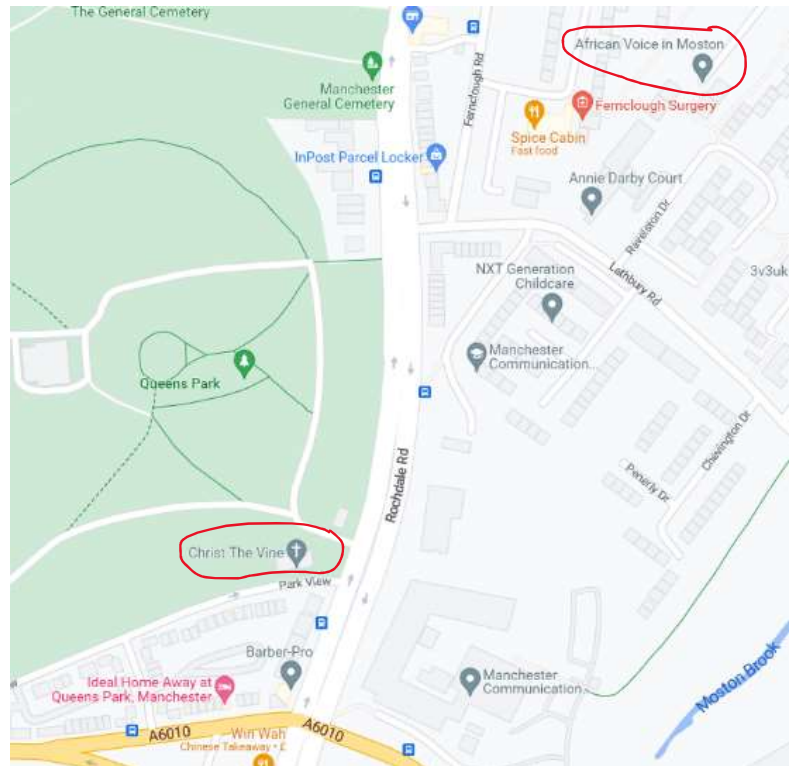

Christ the Vine

Park View
Rochdale Road
Manchester
M9 5TF

Wednesdays 12pm - 3pm.

No charge

African Voices in Moston

Shout TMO Building, 1st Floor,
54 Kilnside Drive, Harpurhey.
M9 5QP

Thursdays 1pm to 3pm

Tel: 07440775115

Or

St Luke's C of E Church

Moston, M40 5HS

Pickup **1:30 on Tuesdays**

Step 1: text 07860 063304 with your full name, postcode and the name of the hub you will be collecting from ([MCA](#) or [St Luke's](#))