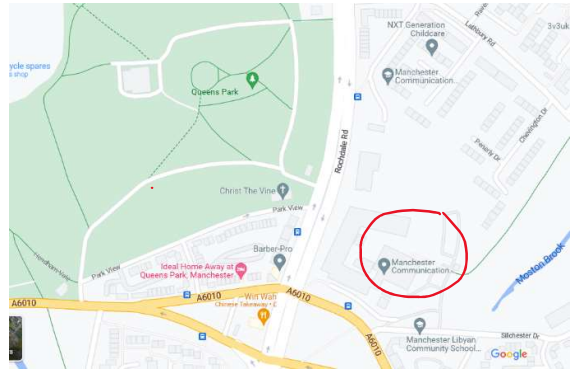

Or

St Luke's C of E Church

Moston, M40 5HS

Pickup **1:30 on Tuesdays**

Step 1: text 07860 063304 with your full name, postcode and the name of the hub you will be collecting from ([MCA](#) or [St Luke's](#))